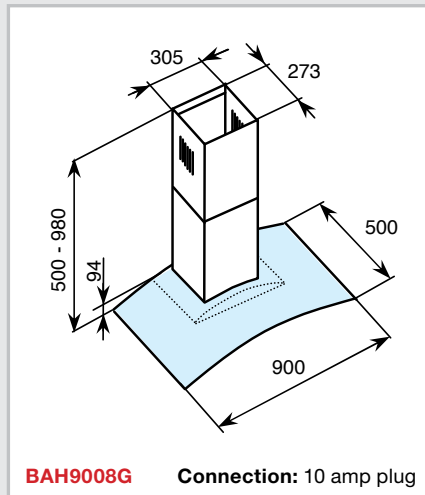

Rangehood Specifications

Baumatic: Customer Care Program

Our mission at Baumatic is not only to offer you a quality product but to provide you with the support that you deserve when you purchase one of our appliances. Your appliance is supported by a 2 year parts and labour customer care program provided by Think Appliances.

WWW.BAUMATIC.COM.AU

Baumatic®
APPLIANCE CHIC

Baumatic Appliances
416-424 Barry Road
Coolaroo, Victoria, AUSTRALIA 3048

Customer Care Phone 1800 444 357
Sales Phone 1300 132 824
Spare Parts Phone 1300 306 973

Customer Care Fax 1300 133 279
Sales Fax 1300 660 188
Spare Parts Fax 1300 887 306

All Baumatic appliances are suitable for household and domestic use only and come with a 2 year parts and labour customer care warranty for your peace of mind. Baumatic is imported and serviced by Think Appliances who reserve the right to adjust and modify products in this brochure without prior notification. Some images in this brochure may be indicative. Please refer to individual product user manuals for full installation details. To get the most from your Baumatic appliances or in the event you require any assistance please contact the relevant department above.