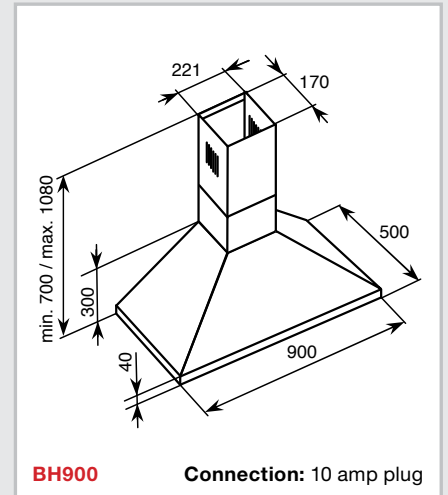

Rangehood Specifications

Baumatic: Customer Care Program

Our mission at Baumatic is not only to offer you a quality product but to provide you with the support that you deserve when you purchase one of our appliances. Your appliance is supported by a 2 year parts and labour customer care program provided by Think Appliances.

WWW.BAUMATIC.COM.AU

Baumatic®
APPLIANCE CHIC

Baumatic Appliances
416-424 Barry Road
Coolaroo, Victoria, AUSTRALIA 3048

Customer Care Phone 1800 444 357
Sales Phone 1300 132 824
Spare Parts Phone 1300 306 973

Customer Care Fax 1300 133 279
Sales Fax 1300 660 188
Spare Parts Fax 1300 887 306

All Baumatic appliances are suitable for household and domestic use only and come with a 2 year parts and labour customer care warranty for your peace of mind. Baumatic is imported and serviced by Think Appliances who reserve the right to adjust and modify products in this brochure without prior notification. Some images in this brochure may be indicative. Please refer to individual product user manuals for full installation details. To get the most from your Baumatic appliances or in the event you require any assistance please contact the relevant department above.