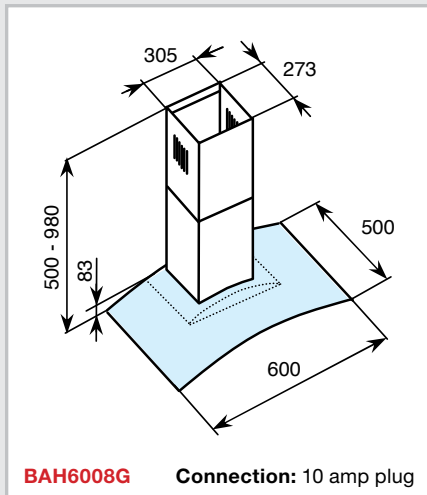

Rangehood Specifications

Baumatic: Customer Care Program

Our mission at Baumatic is not only to offer you a quality product but to provide you with the support that you deserve when you purchase one of our appliances. Your appliance is supported by a 2 year parts and labour customer care program provided by Think Appliances.

WWW.BAUMATIC.COM.AU

Baumatic®
APPLIANCE CHIC

Baumatic Appliances
416-424 Barry Road
Coolaroo, Victoria, AUSTRALIA 3048

Customer Care Phone 1800 444 357
Sales Phone 1300 132 824
Spare Parts Phone 1300 306 973

Customer Care Fax 1300 133 279
Sales Fax 1300 660 188
Spare Parts Fax 1300 887 306

All Baumatic appliances are suitable for household and domestic use only and come with a 2 year parts and labour customer care warranty for your peace of mind. Baumatic is imported and serviced by Think Appliances who reserve the right to adjust and modify products in this brochure without prior notification. Some images in this brochure may be indicative. Please refer to individual product user manuals for full installation details. To get the most from your Baumatic appliances or in the event you require any assistance please contact the relevant department above.