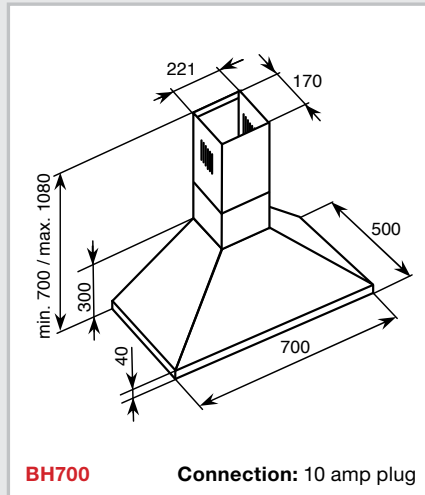

Rangehood Specifications

Baumatic: Customer Care Program

Our mission at Baumatic is not only to offer you a quality product but to provide you with the support that you deserve when you purchase one of our appliances. Your appliance is supported by a 2 year parts and labour customer care program provided by Think Appliances.

WWW.BAUMATIC.COM.AU

Baumatic®
APPLIANCE CHIC

Baumatic Appliances
416-424 Barry Road
Coolaroo, Victoria, AUSTRALIA 3048

Customer Care Phone 1800 444 357
Sales Phone 1300 132 824
Spare Parts Phone 1300 306 973

Customer Care Fax 1300 133 279
Sales Fax 1300 660 188
Spare Parts Fax 1300 887 306

All Baumatic appliances are suitable for household and domestic use only and come with a 2 year parts and labour customer care warranty for your peace of mind. Baumatic is imported and serviced by Think Appliances who reserve the right to adjust and modify products in this brochure without prior notification. Some images in this brochure may be indicative. Please refer to individual product user manuals for full installation details. To get the most from your Baumatic appliances or in the event you require any assistance please contact the relevant department above.