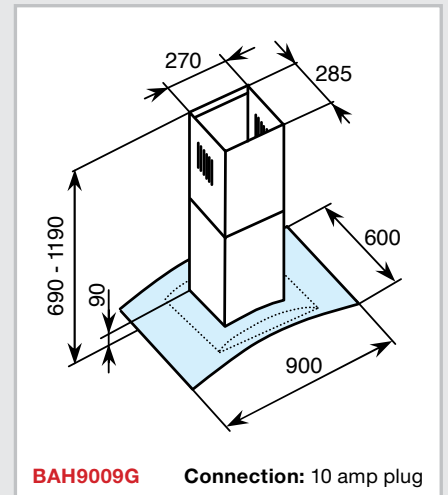

Rangehood Specifications

Baumatic: Customer Care Program

Our mission at Baumatic is not only to offer you a quality product but to provide you with the support that you deserve when you purchase one of our appliances. Your appliance is supported by a 2 year parts and labour customer care program provided by Think Appliances.

WWW.BAUMATIC.COM.AU

Baumatic®
APPLIANCE CHIC

Baumatic Appliances
416-424 Barry Road
Coolaroo, Victoria, AUSTRALIA 3048

Customer Care Phone 1800 444 357
Sales Phone 1300 132 824
Spare Parts Phone 1300 306 973

Customer Care Fax 1300 133 279
Sales Fax 1300 660 188
Spare Parts Fax 1300 887 306

All Baumatic appliances are suitable for household and domestic use only and come with a 2 year parts and labour customer care warranty for your peace of mind. Baumatic is imported and serviced by Think Appliances who reserve the right to adjust and modify products in this brochure without prior notification. Some images in this brochure may be indicative. Please refer to individual product user manuals for full installation details. To get the most from your Baumatic appliances or in the event you require any assistance please contact the relevant department above.