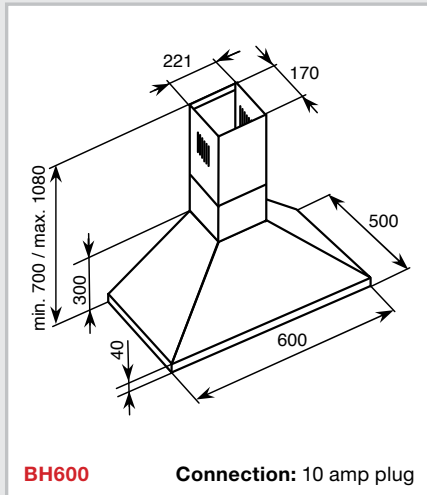

Rangehood Specifications

Baumatic: Customer Care Program

Our mission at Baumatic is not only to offer you a quality product but to provide you with the support that you deserve when you purchase one of our appliances. Your appliance is supported by a 2 year parts and labour customer care program provided by Think Appliances.

WWW.BAUMATIC.COM.AU

Baumatic®
APPLIANCE CHIC

Baumatic Appliances
416-424 Barry Road
Coolaroo, Victoria, AUSTRALIA 3048

Customer Care Phone 1800 444 357
Sales Phone 1300 132 824
Spare Parts Phone 1300 306 973

Customer Care Fax 1300 133 279
Sales Fax 1300 660 188
Spare Parts Fax 1300 887 306

All Baumatic appliances are suitable for household and domestic use only and come with a 2 year parts and labour customer care warranty for your peace of mind. Baumatic is imported and serviced by Think Appliances who reserve the right to adjust and modify products in this brochure without prior notification. Some images in this brochure may be indicative. Please refer to individual product user manuals for full installation details. To get the most from your Baumatic appliances or in the event you require any assistance please contact the relevant department above.